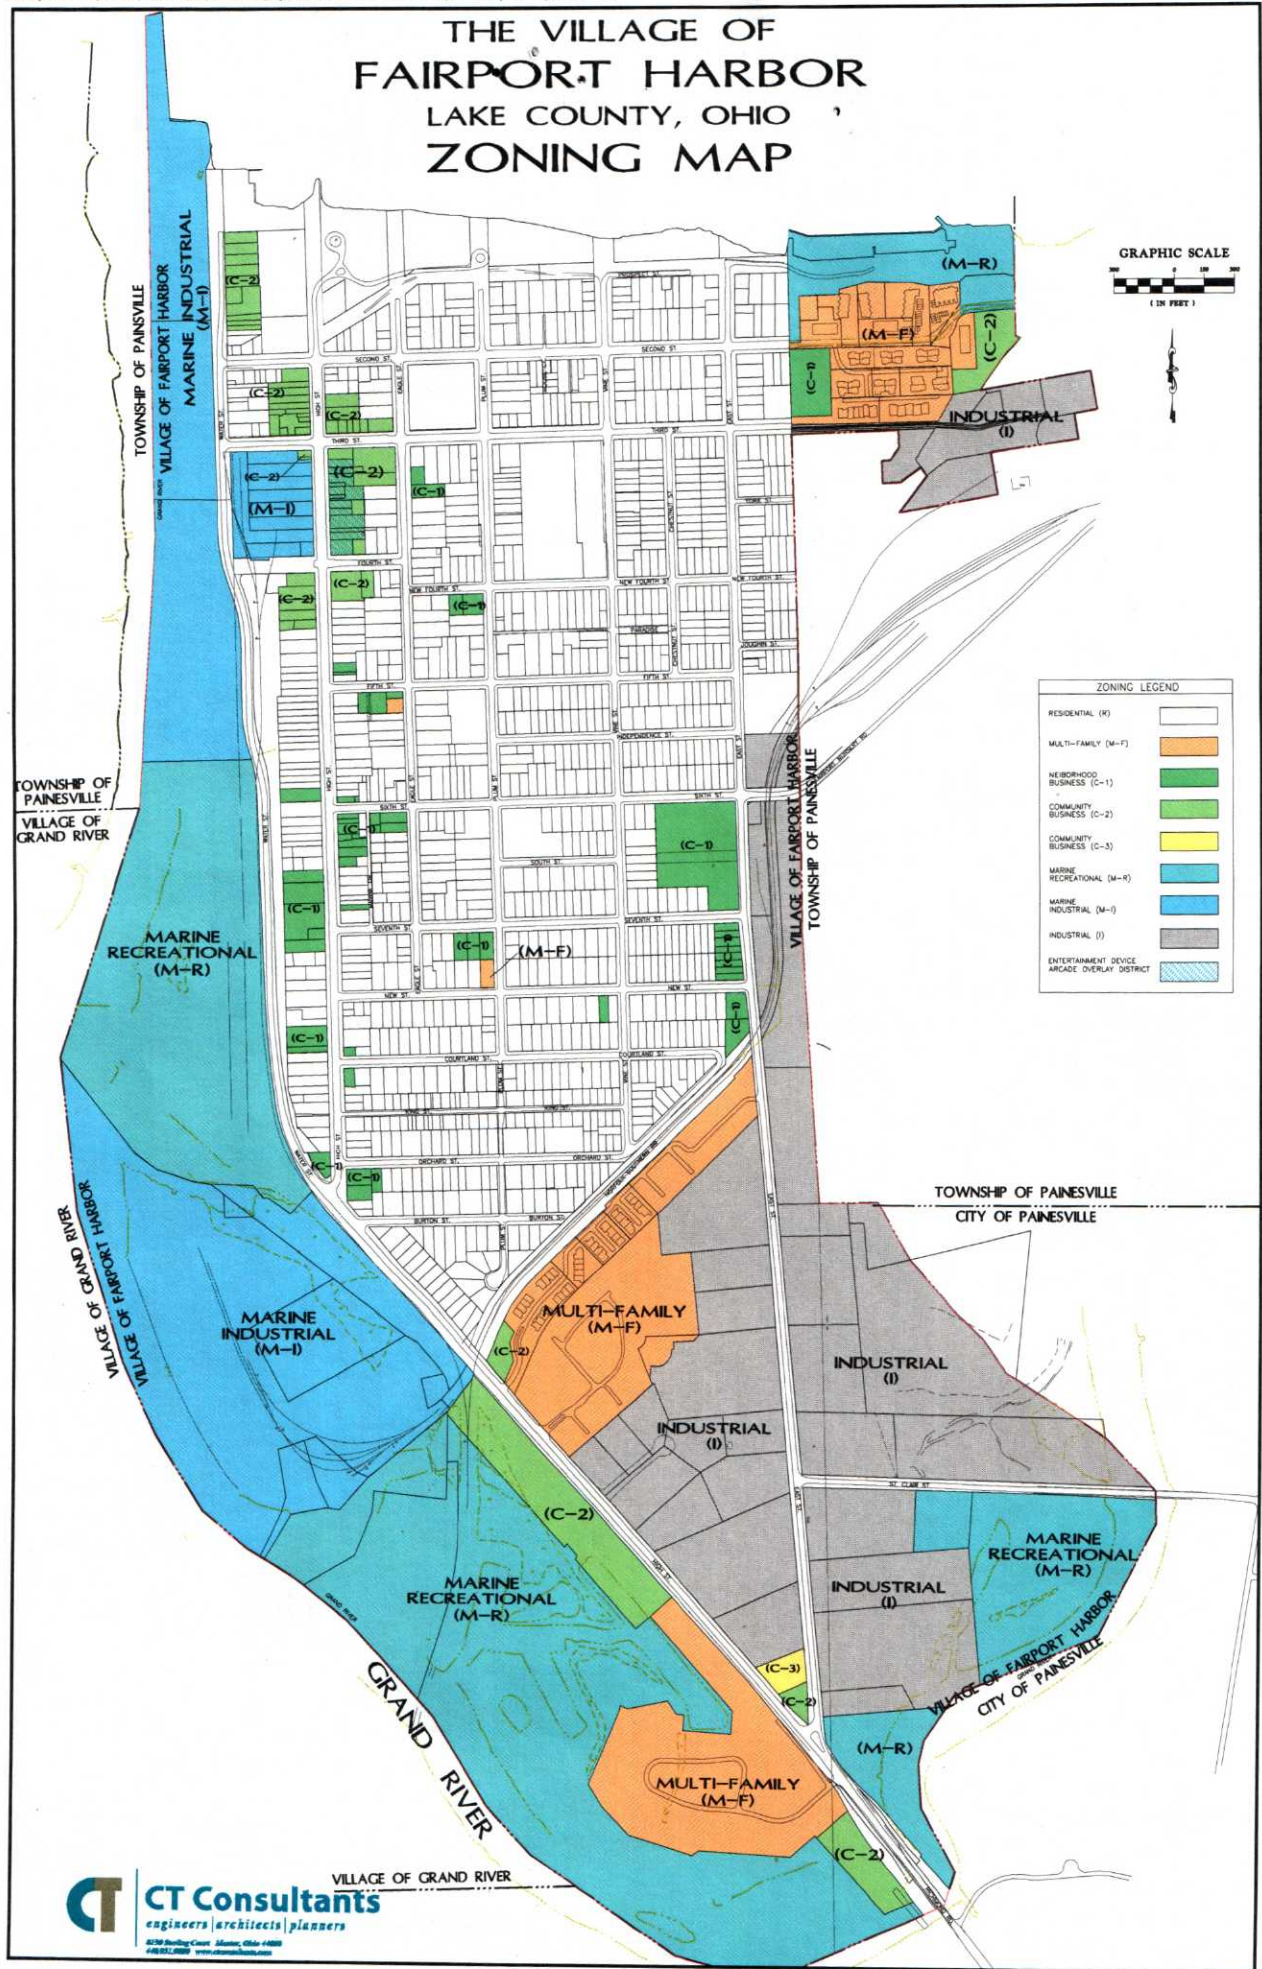

THE VILLAGE OF FAIRPORT HARBOR LAKE COUNTY, OHIO ZONING MAP

ZONING LEGEND	
RESIDENTIAL (R)	
MULTI-FAMILY (M-F)	
NEIGHBORHOOD BUSINESS (C-1)	
COMMUNITY BUSINESS (C-2)	
COMMUNITY BUSINESS (C-3)	
MARINE RECREATIONAL (M-R)	
MARINE INDUSTRIAL (M-I)	
INDUSTRIAL (I)	
ENTERTAINMENT DEVICE ARCADE OVERLAY DISTRICT	